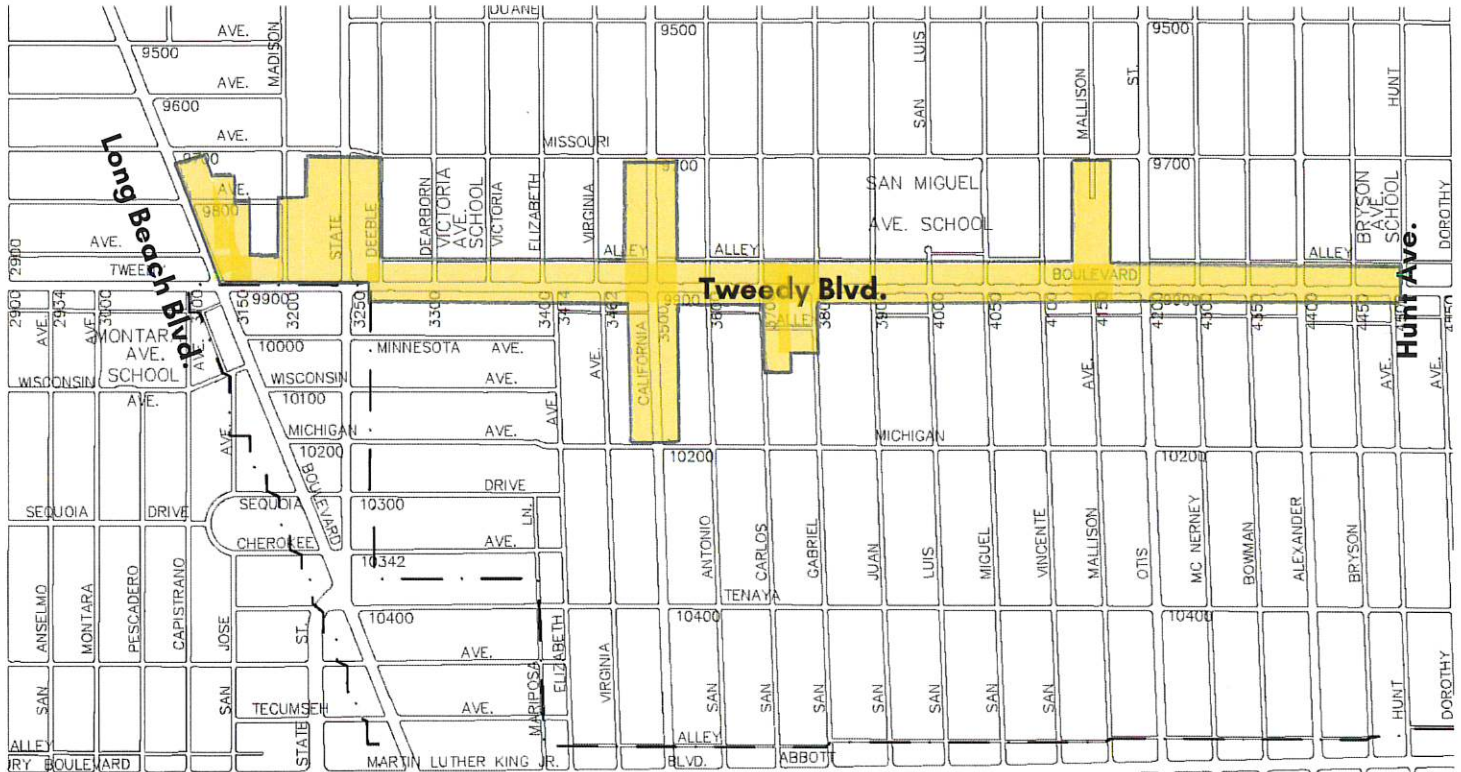

PARKING AND BUSINESS IMPROVEMENT AREA MAP

Below is a map delineating the boundaries of the Parking and Business Improvement Area and the list of addresses located within the Area.

Addresses located in the Business Improvement Area:

California Ave.	9700 - 10100
Long Beach Blvd.	9700 - 9900
Otis St.	9700 - 10100
San Gabriel Ave.	9900 - 10100
San Juan Ave.	9900 - 10100
State St.	9700 - 9900
Tweedy Blvd.	3150 - 4499