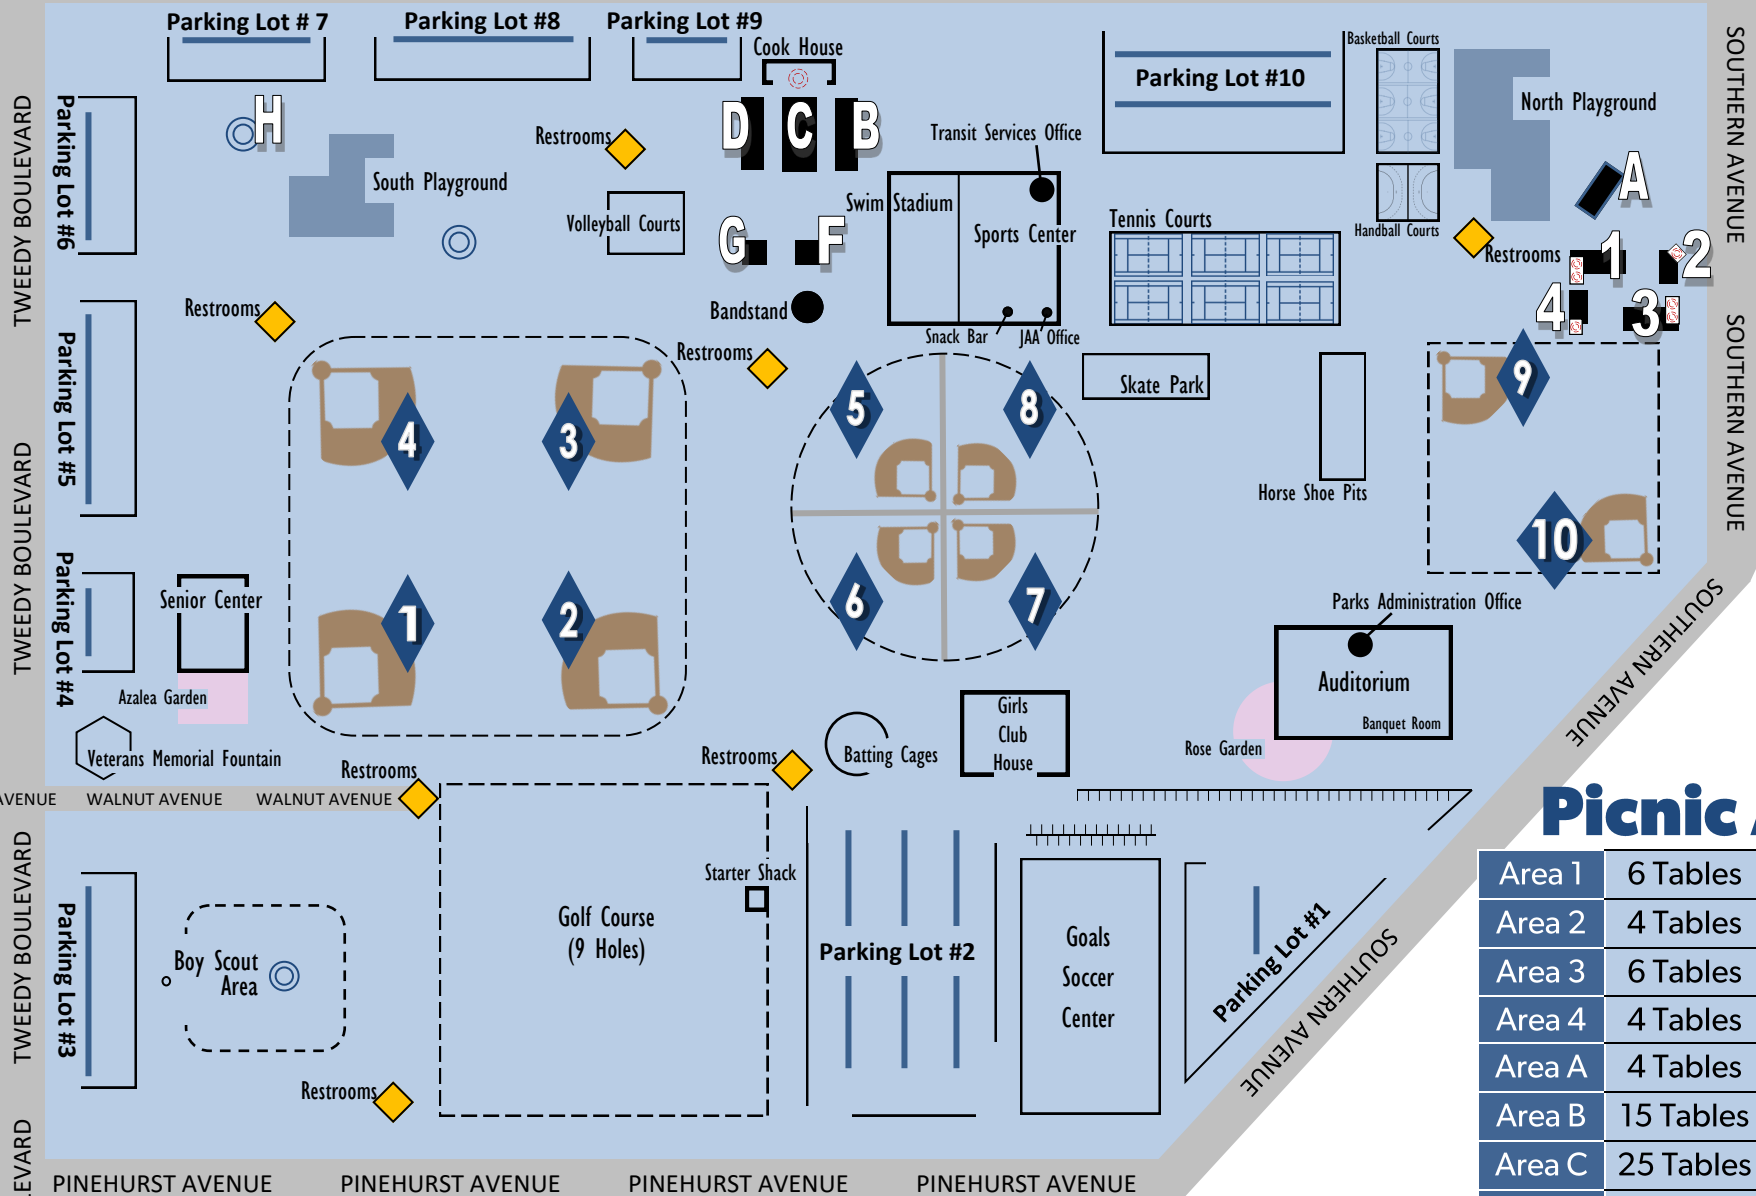

City of South Gate | South Gate Park - Picnic Areas

HILDRETH AVENUE HILDRETH AVENUE HILDRETH AVENUE HILDRETH AVENUE HILDRETH AVENUE HILDRETH AVENUE HILDRETH AVENUE

Picnic Areas

Area 1	6 Tables	48 Guests
Area 2	4 Tables	32 Guests
Area 3	6 Tables	48 Guests
Area 4	4 Tables	32 Guests
Area A	4 Tables	32 Guests
Area B	15 Tables	120 Guests
Area C	25 Tables	200 Guests
Area D	18 Tables	144 Guests
Area F	16 Tables	128 Guests
Area G	12 Tables	96 Guests
Area H	6 Tables	48 Guests

Batting Cage access can be obtained with the Goals Soccer Center at (323) 923-4650.

TWEEDY BOULEVARD
TWEEDY BOULEVARD
TWEEDY BOULEVARD
TWEEDY BOULEVARD

PINEHURST AVENUE PINEHURST AVENUE PINEHURST AVENUE PINEHURST AVENUE

WALNUT AVENUE

TWEEDY BOULEVARD
TWEEDY BOULEVARD

Parking Lot #1
SOUTHERN AVENUE

SOUTHERN AVENUE

SOUTHERN AVENUE

SOUTHERN AVENUE